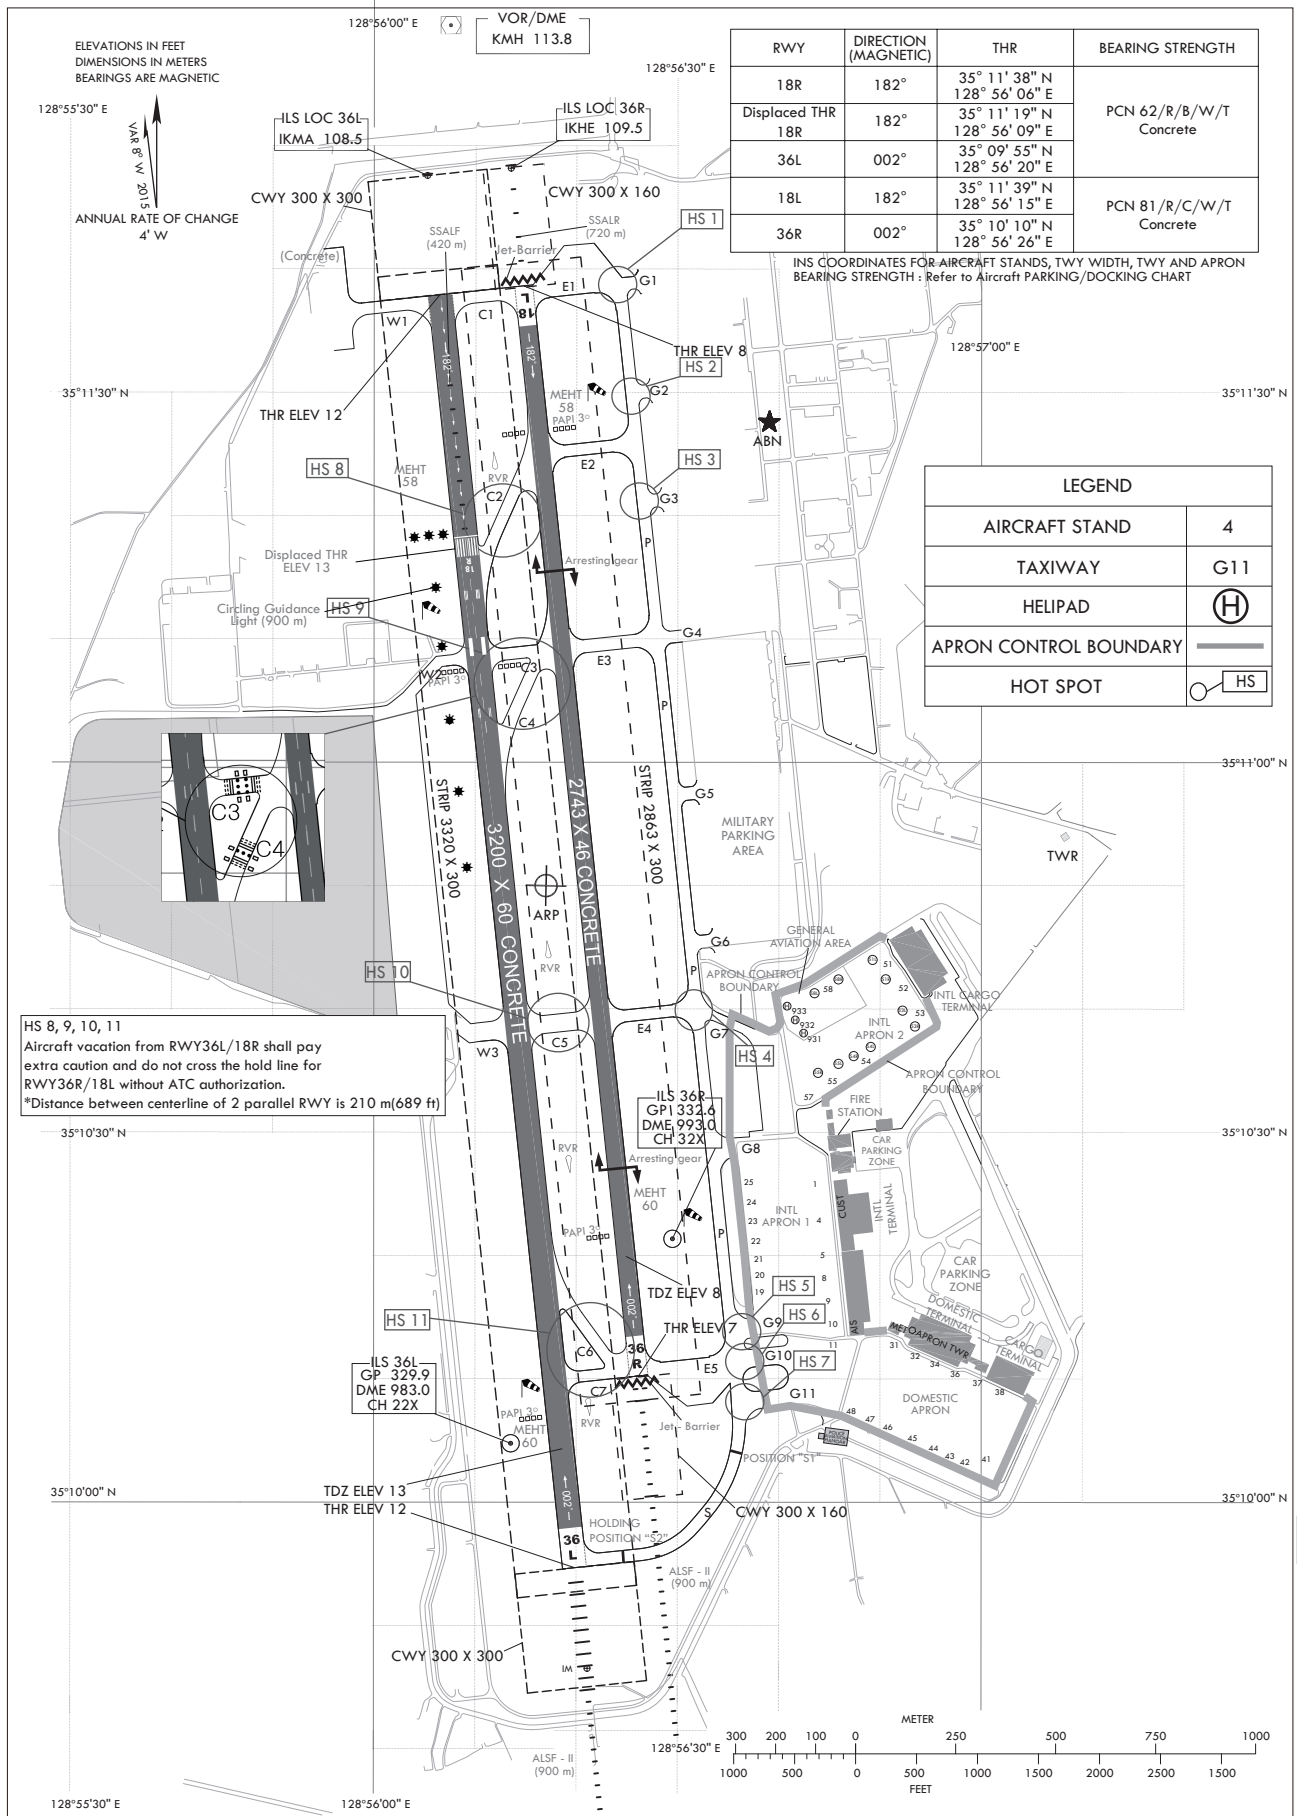

AERODROME 35° 10' 50" N ELEV 13 ft
CHART - ICAO 128° 56' 17" E

TWR	118.1	118.450	233.3	236.6
GND	121.9	275.8		
APRON	121.65	317.45		

BUSAN / Gimhae INTL

Change : Information of holding position name(S2).

LIGHTING AND
MARKING CHART

BUSAN / Gimhae INTL

MARKING AIDS RWY 18L/36R AND 18R/36L AND EXIT TWY

LIGHTING AIDS RWY 18L/36R AND 18R/36L AND EXIT TWY