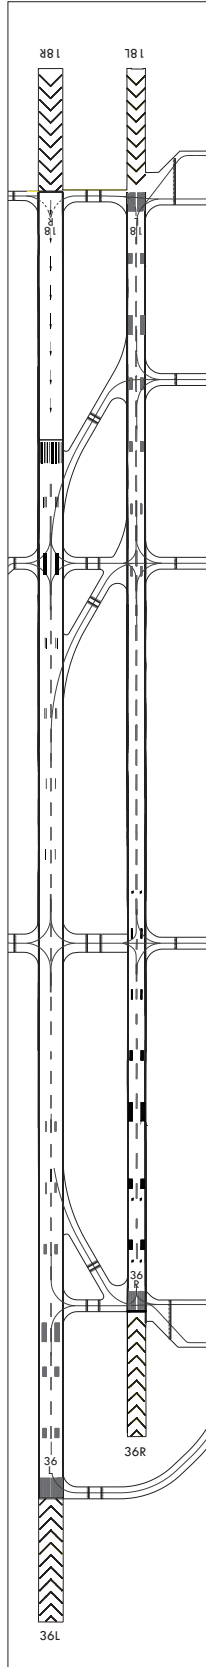

AERODROME 35° 10' 50" N ELEV 13 ft
CHART - ICAO 128° 56' 17" E

TWR	118.1	118.450	233.3	236.6
GND	121.9	275.8		
APRON	121.65	317.45		

BUSAN / Gimhae INTL

Change : Information of holding position name(S2).

LIGHTING AND
MARKING CHART

BUSAN / Gimhae INTL

MARKING AIDS RWY 18L/36R AND 18R/36L AND EXIT TWY

LIGHTING AIDS RWY 18L/36R AND 18R/36L AND EXIT TWY